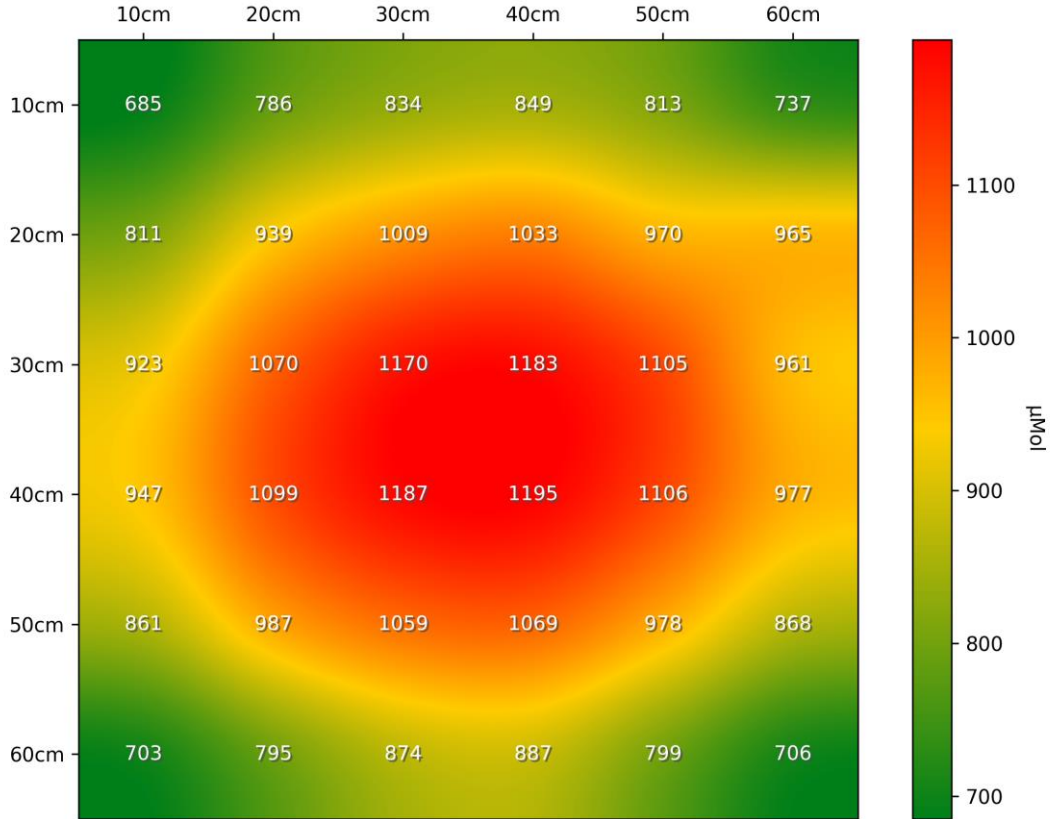

LED-TECH.DE

OPTOELECTRONICS

PPFD Heatmap LT-5632 - 3000K - Distance @ 300mm - power supply @ 3500mA

PPFD 3D Heatmap LT-5632 - 3000K - Distance @ 300mm - power supply @ 3500mA

LED-TECH.DE

OPTOELECTRONICS

PPFD Heatmap LT-5632 - 3000K - Distance @ 450mm - power supply @ 3500mA

PPFD 3D Heatmap LT-5632 - 3000K - Distance @ 450mm - power supply @ 3500mA

LED-TECH.DE

OPTOELECTRONICS

PPFD Heatmap LT-5632 - 3000K - Distance @ 600mm - power supply @ 3500mA

PPFD 3D Heatmap LT-5632 - 3000K - Distance @ 600mm - power supply @ 3500mA

PPFD Heatmap LT-5632 - 6500K - Distance @ 300mm - power supply @ 3500mA

PPFD 3D Heatmap LT-5632 - 3000K - Distance @ 300mm - power supply @ 3500mA

LED-TECH.DE

OPTOELECTRONICS

PPFD Heatmap LT-5632 - 6500K - Distance @ 450mm - power supply @ 3500mA

PPFD 3D Heatmap LT-5632 - 6500K - Distance @ 450mm - power supply @ 3500mA

LED-TECH.DE

OPTOELECTRONICS

PPFD Heatmap LT-5632 - 6500K - Distance @ 600mm - power supply @ 3500mA

PPFD 3D Heatmap LT-5632 - 6500K - Distance @ 600mm - power supply @ 3500mA