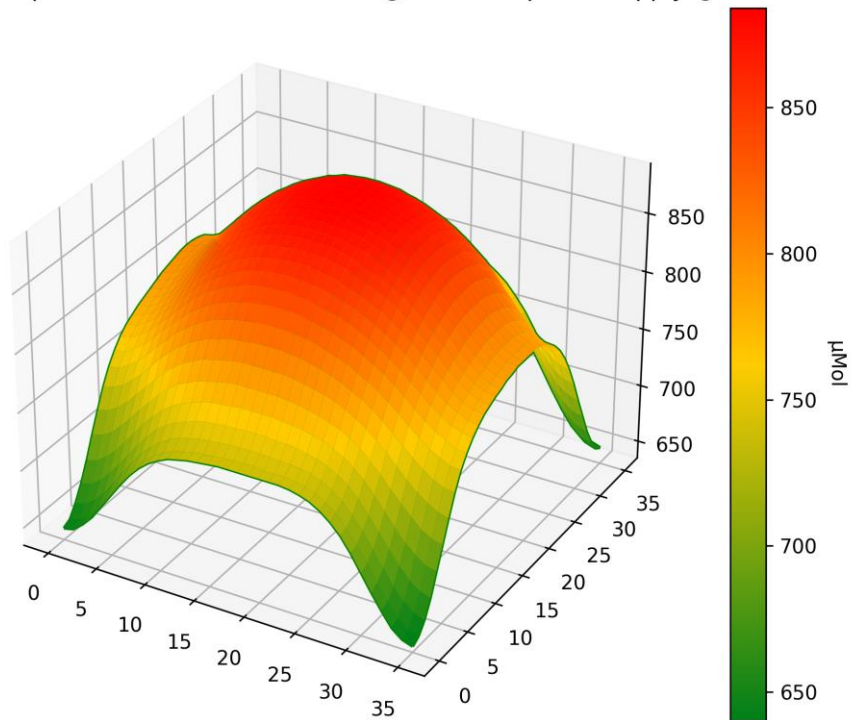

PPFD Heatmap LT-5632 - 6500K - Distance @ 300mm - power supply @ 3500mA

PPFD 3D Heatmap LT-5632 - 3000K - Distance @ 300mm - power supply @ 3500mA

LED-TECH.DE

OPTOELECTRONICS

PPFD Heatmap LT-5632 - 6500K - Distance @ 450mm - power supply @ 3500mA

PPFD 3D Heatmap LT-5632 - 6500K - Distance @ 450mm - power supply @ 3500mA

LED-TECH.DE

OPTOELECTRONICS

PPFD Heatmap LT-5632 - 6500K - Distance @ 600mm - power supply @ 3500mA

PPFD 3D Heatmap LT-5632 - 6500K - Distance @ 600mm - power supply @ 3500mA