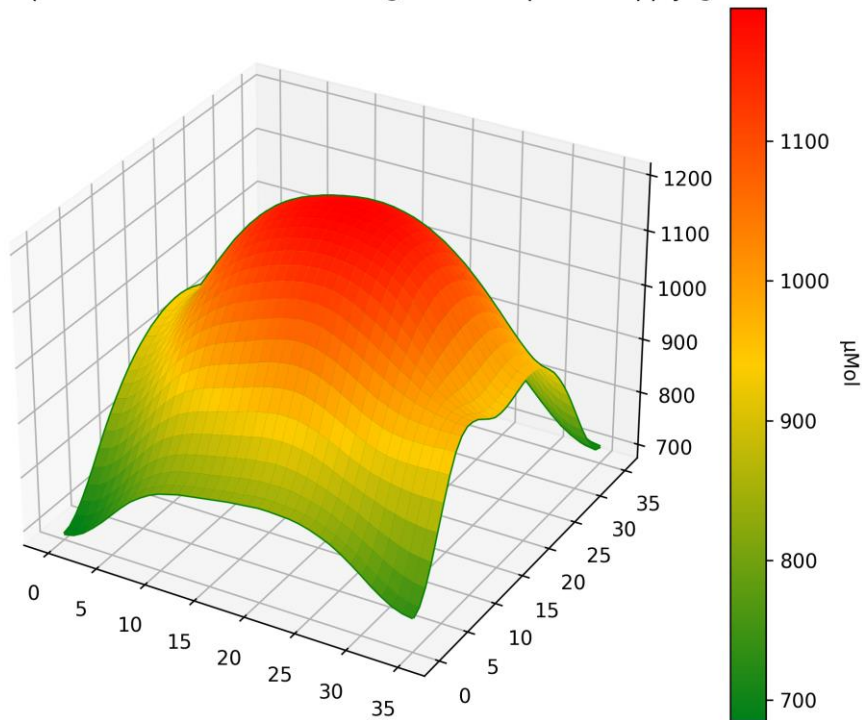

LED-TECH.DE

OPTOELECTRONICS

PPFD Heatmap LT-5632 - 3000K - Distance @ 300mm - power supply @ 3500mA

PPFD 3D Heatmap LT-5632 - 3000K - Distance @ 300mm - power supply @ 3500mA

LED-TECH.DE

OPTOELECTRONICS

PPFD Heatmap LT-5632 - 3000K - Distance @ 450mm - power supply @ 3500mA

PPFD 3D Heatmap LT-5632 - 3000K - Distance @ 450mm - power supply @ 3500mA

LED-TECH.DE

OPTOELECTRONICS

PPFD Heatmap LT-5632 - 3000K - Distance @ 600mm - power supply @ 3500mA

PPFD 3D Heatmap LT-5632 - 3000K - Distance @ 600mm - power supply @ 3500mA

PPFD Heatmap LT-5632 - 6500K - Distance @ 300mm - power supply @ 3500mA

PPFD 3D Heatmap LT-5632 - 3000K - Distance @ 300mm - power supply @ 3500mA

LED-TECH.DE

OPTOELECTRONICS

PPFD Heatmap LT-5632 - 6500K - Distance @ 450mm - power supply @ 3500mA

PPFD 3D Heatmap LT-5632 - 6500K - Distance @ 450mm - power supply @ 3500mA

LED-TECH.DE

OPTOELECTRONICS

PPFD Heatmap LT-5632 - 6500K - Distance @ 600mm - power supply @ 3500mA

PPFD 3D Heatmap LT-5632 - 6500K - Distance @ 600mm - power supply @ 3500mA