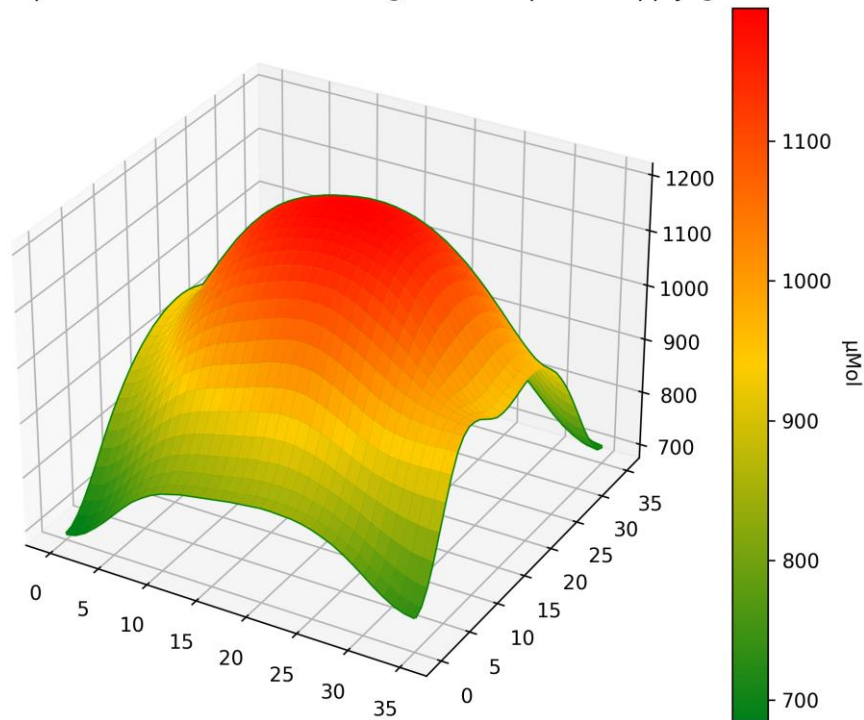

LED-TECH.DE

OPTOELECTRONICS

PPFD Heatmap LT-5632 - 3000K - Distance @ 300mm - power supply @ 3500mA

PPFD 3D Heatmap LT-5632 - 3000K - Distance @ 300mm - power supply @ 3500mA

LED-TECH.DE

OPTOELECTRONICS

PPFD Heatmap LT-5632 - 3000K - Distance @ 450mm - power supply @ 3500mA

PPFD 3D Heatmap LT-5632 - 3000K - Distance @ 450mm - power supply @ 3500mA

LED-TECH.DE

OPTOELECTRONICS

PPFD Heatmap LT-5632 - 3000K - Distance @ 600mm - power supply @ 3500mA

PPFD 3D Heatmap LT-5632 - 3000K - Distance @ 600mm - power supply @ 3500mA

PPFD Heatmap LT-5632 - 6500K - Distance @ 300mm - power supply @ 3500mA

PPFD 3D Heatmap LT-5632 - 3000K - Distance @ 300mm - power supply @ 3500mA

LED-TECH.DE

OPTOELECTRONICS

PPFD Heatmap LT-5632 - 6500K - Distance @ 450mm - power supply @ 3500mA

PPFD 3D Heatmap LT-5632 - 6500K - Distance @ 450mm - power supply @ 3500mA

LED-TECH.DE

OPTOELECTRONICS

PPFD Heatmap LT-5632 - 6500K - Distance @ 600mm - power supply @ 3500mA

PPFD 3D Heatmap LT-5632 - 6500K - Distance @ 600mm - power supply @ 3500mA