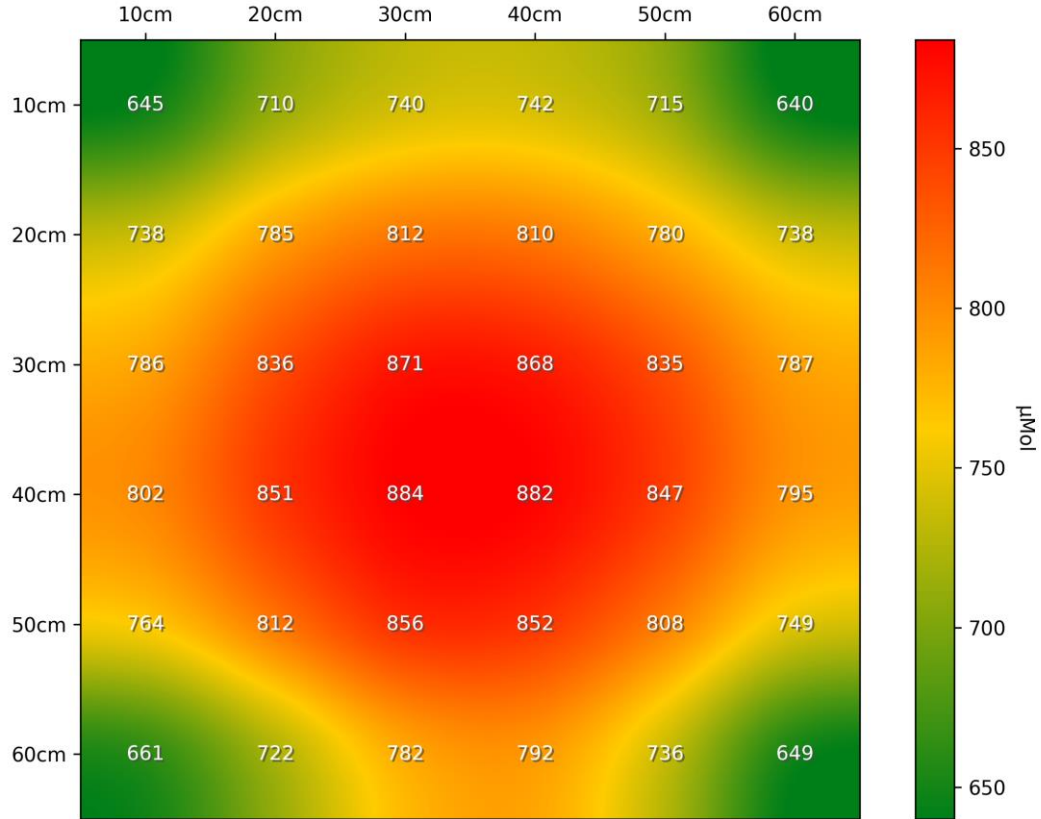

LED-TECH.DE

OPTOELECTRONICS

PPFD Heatmap LT-5632 - 3000K - Distance @ 300mm - power supply @ 3500mA

PPFD 3D Heatmap LT-5632 - 3000K - Distance @ 300mm - power supply @ 3500mA

LED-TECH.DE

OPTOELECTRONICS

PPFD Heatmap LT-5632 - 3000K - Distance @ 450mm - power supply @ 3500mA

PPFD 3D Heatmap LT-5632 - 3000K - Distance @ 450mm - power supply @ 3500mA

LED-TECH.DE

OPTOELECTRONICS

PPFD Heatmap LT-5632 - 3000K - Distance @ 600mm - power supply @ 3500mA

PPFD 3D Heatmap LT-5632 - 3000K - Distance @ 600mm - power supply @ 3500mA

PPFD Heatmap LT-5632 - 6500K - Distance @ 300mm - power supply @ 3500mA

PPFD 3D Heatmap LT-5632 - 3000K - Distance @ 300mm - power supply @ 3500mA

LED-TECH.DE

OPTOELECTRONICS

PPFD Heatmap LT-5632 - 6500K - Distance @ 450mm - power supply @ 3500mA

PPFD 3D Heatmap LT-5632 - 6500K - Distance @ 450mm - power supply @ 3500mA

LED-TECH.DE

OPTOELECTRONICS

PPFD Heatmap LT-5632 - 6500K - Distance @ 600mm - power supply @ 3500mA

PPFD 3D Heatmap LT-5632 - 6500K - Distance @ 600mm - power supply @ 3500mA