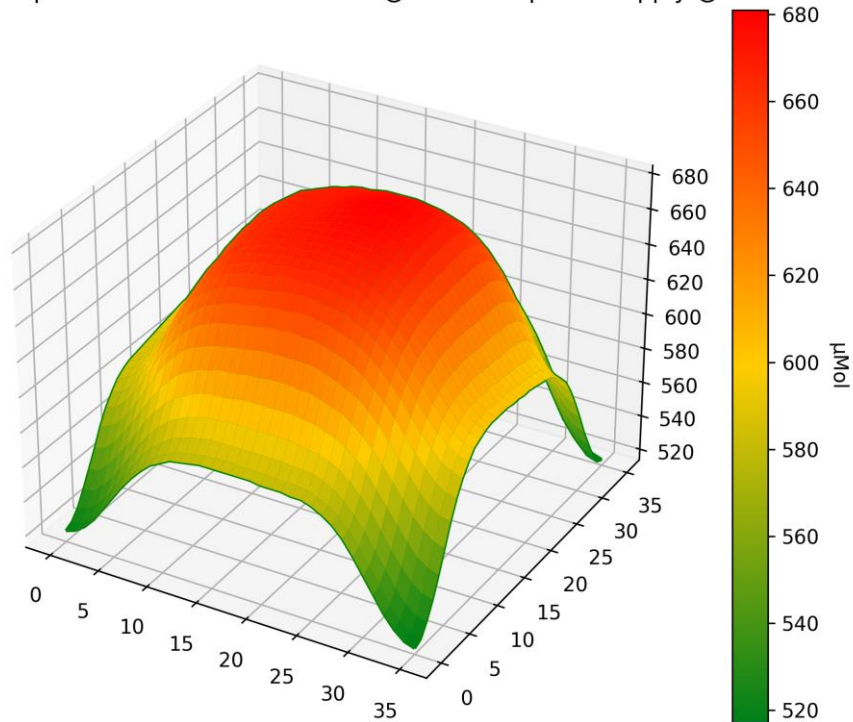

LED-TECH.DE

OPTOELECTRONICS

PPFD Heatmap LT-5632 - 3000K - Distance @ 300mm - power supply @ 3500mA

PPFD 3D Heatmap LT-5632 - 3000K - Distance @ 300mm - power supply @ 3500mA

LED-TECH.DE

OPTOELECTRONICS

PPFD Heatmap LT-5632 - 3000K - Distance @ 450mm - power supply @ 3500mA

PPFD 3D Heatmap LT-5632 - 3000K - Distance @ 450mm - power supply @ 3500mA

LED-TECH.DE

OPTOELECTRONICS

PPFD Heatmap LT-5632 - 3000K - Distance @ 600mm - power supply @ 3500mA

PPFD 3D Heatmap LT-5632 - 3000K - Distance @ 600mm - power supply @ 3500mA

PPFD Heatmap LT-5632 - 6500K - Distance @ 300mm - power supply @ 3500mA

PPFD 3D Heatmap LT-5632 - 3000K - Distance @ 300mm - power supply @ 3500mA

LED-TECH.DE

OPTOELECTRONICS

PPFD Heatmap LT-5632 - 6500K - Distance @ 450mm - power supply @ 3500mA

PPFD 3D Heatmap LT-5632 - 6500K - Distance @ 450mm - power supply @ 3500mA

LED-TECH.DE

OPTOELECTRONICS

PPFD Heatmap LT-5632 - 6500K - Distance @ 600mm - power supply @ 3500mA

PPFD 3D Heatmap LT-5632 - 6500K - Distance @ 600mm - power supply @ 3500mA