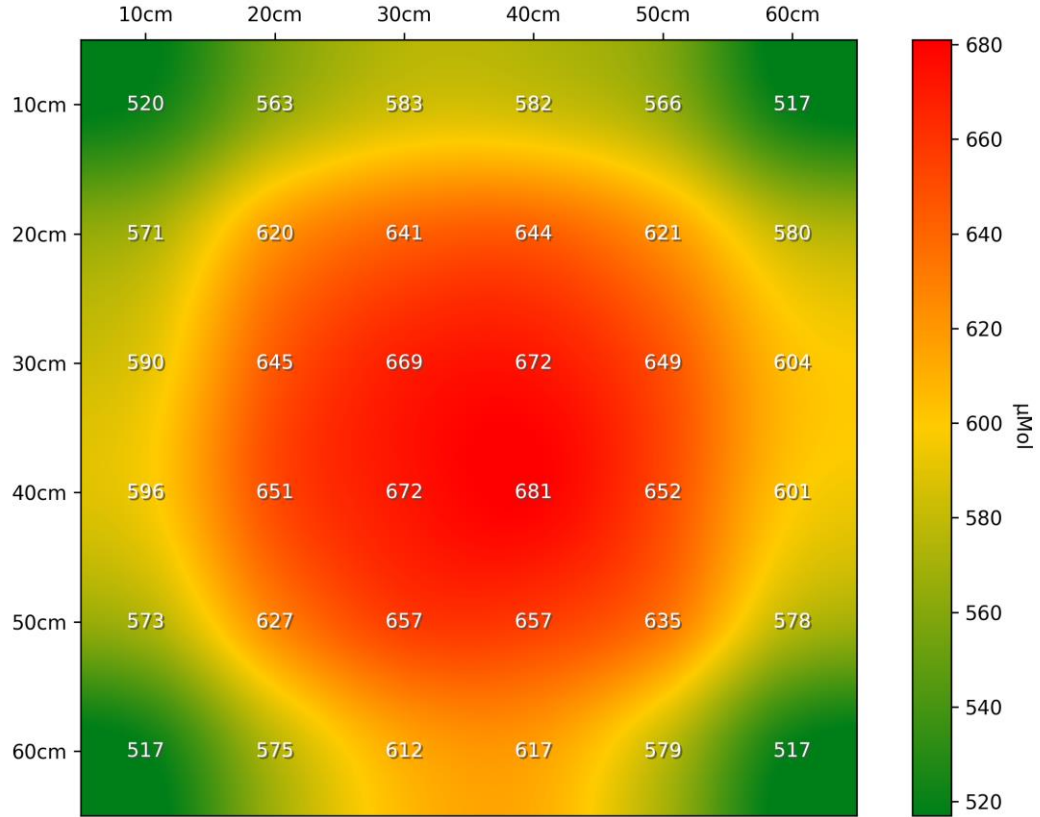

LED-TECH.DE

OPTOELECTRONICS

PPFD Heatmap LT-5632 - 3000K - Distance @ 300mm - power supply @ 3500mA

PPFD 3D Heatmap LT-5632 - 3000K - Distance @ 300mm - power supply @ 3500mA

LED-TECH.DE

OPTOELECTRONICS

PPFD Heatmap LT-5632 - 3000K - Distance @ 450mm - power supply @ 3500mA

PPFD 3D Heatmap LT-5632 - 3000K - Distance @ 450mm - power supply @ 3500mA

LED-TECH.DE

OPTOELECTRONICS

PPFD Heatmap LT-5632 - 3000K - Distance @ 600mm - power supply @ 3500mA

PPFD 3D Heatmap LT-5632 - 3000K - Distance @ 600mm - power supply @ 3500mA

PPFD Heatmap LT-5632 - 6500K - Distance @ 300mm - power supply @ 3500mA

PPFD 3D Heatmap LT-5632 - 3000K - Distance @ 300mm - power supply @ 3500mA

LED-TECH.DE

OPTOELECTRONICS

PPFD Heatmap LT-5632 - 6500K - Distance @ 450mm - power supply @ 3500mA

PPFD 3D Heatmap LT-5632 - 6500K - Distance @ 450mm - power supply @ 3500mA

LED-TECH.DE

OPTOELECTRONICS

PPFD Heatmap LT-5632 - 6500K - Distance @ 600mm - power supply @ 3500mA

PPFD 3D Heatmap LT-5632 - 6500K - Distance @ 600mm - power supply @ 3500mA