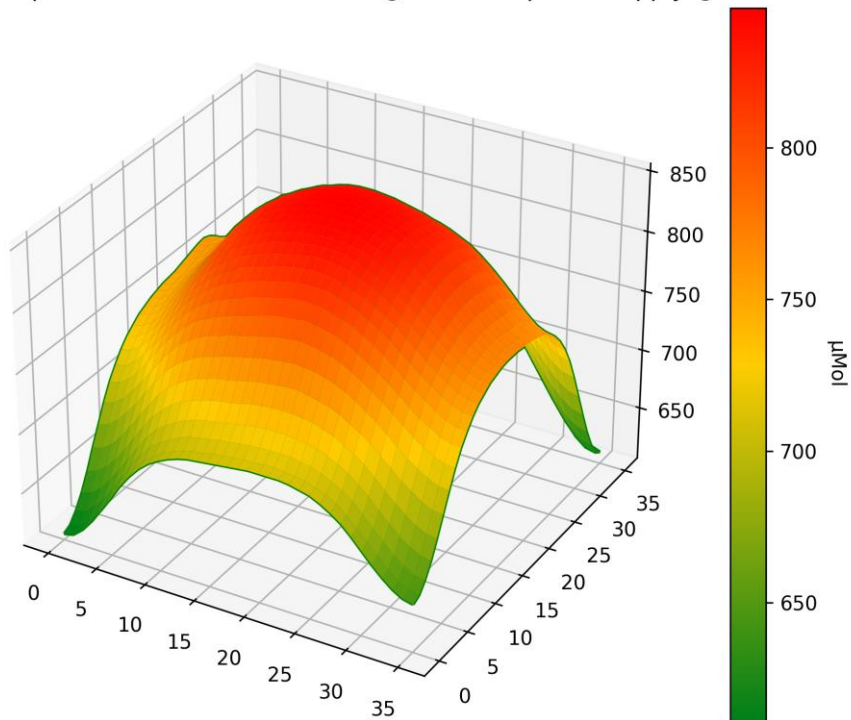

LED-TECH.DE

OPTOELECTRONICS

PPFD Heatmap LT-5632 - 3000K - Distance @ 300mm - power supply @ 3500mA

PPFD 3D Heatmap LT-5632 - 3000K - Distance @ 300mm - power supply @ 3500mA

LED-TECH.DE

OPTOELECTRONICS

PPFD Heatmap LT-5632 - 3000K - Distance @ 450mm - power supply @ 3500mA

PPFD 3D Heatmap LT-5632 - 3000K - Distance @ 450mm - power supply @ 3500mA

LED-TECH.DE

OPTOELECTRONICS

PPFD Heatmap LT-5632 - 3000K - Distance @ 600mm - power supply @ 3500mA

PPFD 3D Heatmap LT-5632 - 3000K - Distance @ 600mm - power supply @ 3500mA

PPFD Heatmap LT-5632 - 6500K - Distance @ 300mm - power supply @ 3500mA

PPFD 3D Heatmap LT-5632 - 3000K - Distance @ 300mm - power supply @ 3500mA

LED-TECH.DE

OPTOELECTRONICS

PPFD Heatmap LT-5632 - 6500K - Distance @ 450mm - power supply @ 3500mA

PPFD 3D Heatmap LT-5632 - 6500K - Distance @ 450mm - power supply @ 3500mA

LED-TECH.DE

OPTOELECTRONICS

PPFD Heatmap LT-5632 - 6500K - Distance @ 600mm - power supply @ 3500mA

PPFD 3D Heatmap LT-5632 - 6500K - Distance @ 600mm - power supply @ 3500mA