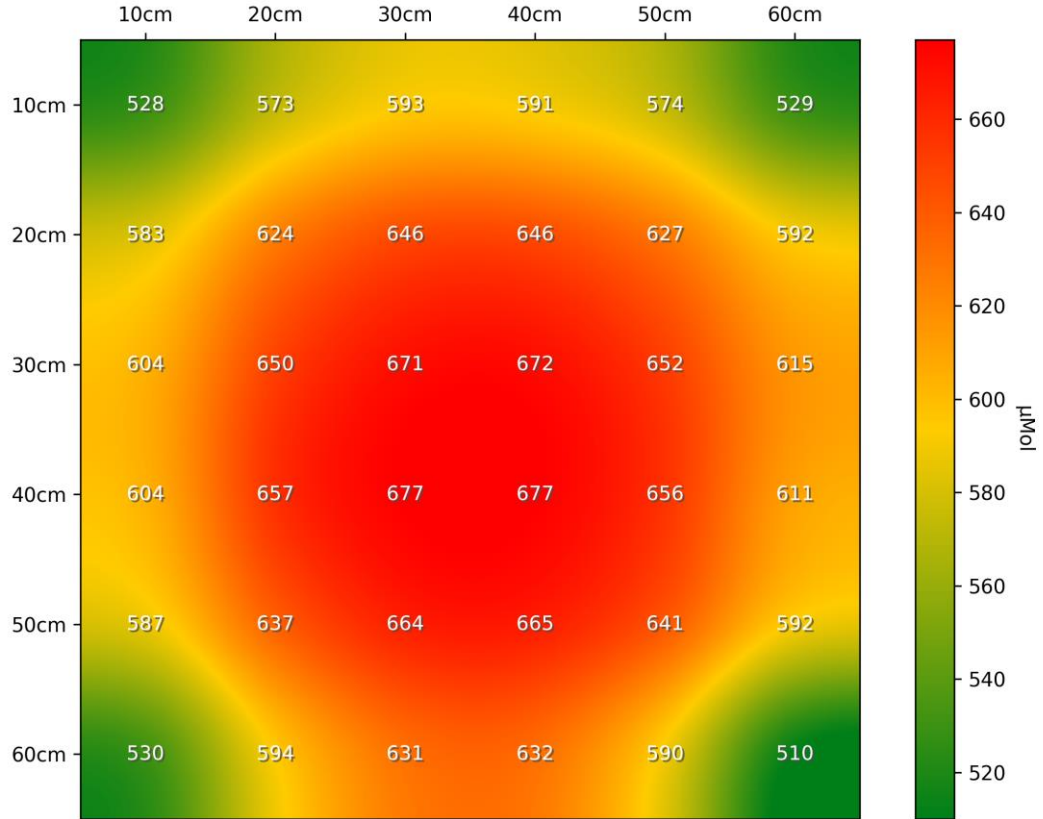

LED-TECH.DE

OPTOELECTRONICS

PPFD Heatmap LT-5632 - 3000K - Distance @ 300mm - power supply @ 3500mA

PPFD 3D Heatmap LT-5632 - 3000K - Distance @ 300mm - power supply @ 3500mA

LED-TECH.DE

OPTOELECTRONICS

PPFD Heatmap LT-5632 - 3000K - Distance @ 450mm - power supply @ 3500mA

PPFD 3D Heatmap LT-5632 - 3000K - Distance @ 450mm - power supply @ 3500mA

LED-TECH.DE

OPTOELECTRONICS

PPFD Heatmap LT-5632 - 3000K - Distance @ 600mm - power supply @ 3500mA

PPFD 3D Heatmap LT-5632 - 3000K - Distance @ 600mm - power supply @ 3500mA

PPFD Heatmap LT-5632 - 6500K - Distance @ 300mm - power supply @ 3500mA

PPFD 3D Heatmap LT-5632 - 3000K - Distance @ 300mm - power supply @ 3500mA

LED-TECH.DE

OPTOELECTRONICS

PPFD Heatmap LT-5632 - 6500K - Distance @ 450mm - power supply @ 3500mA

PPFD 3D Heatmap LT-5632 - 6500K - Distance @ 450mm - power supply @ 3500mA

LED-TECH.DE

OPTOELECTRONICS

PPFD Heatmap LT-5632 - 6500K - Distance @ 600mm - power supply @ 3500mA

PPFD 3D Heatmap LT-5632 - 6500K - Distance @ 600mm - power supply @ 3500mA