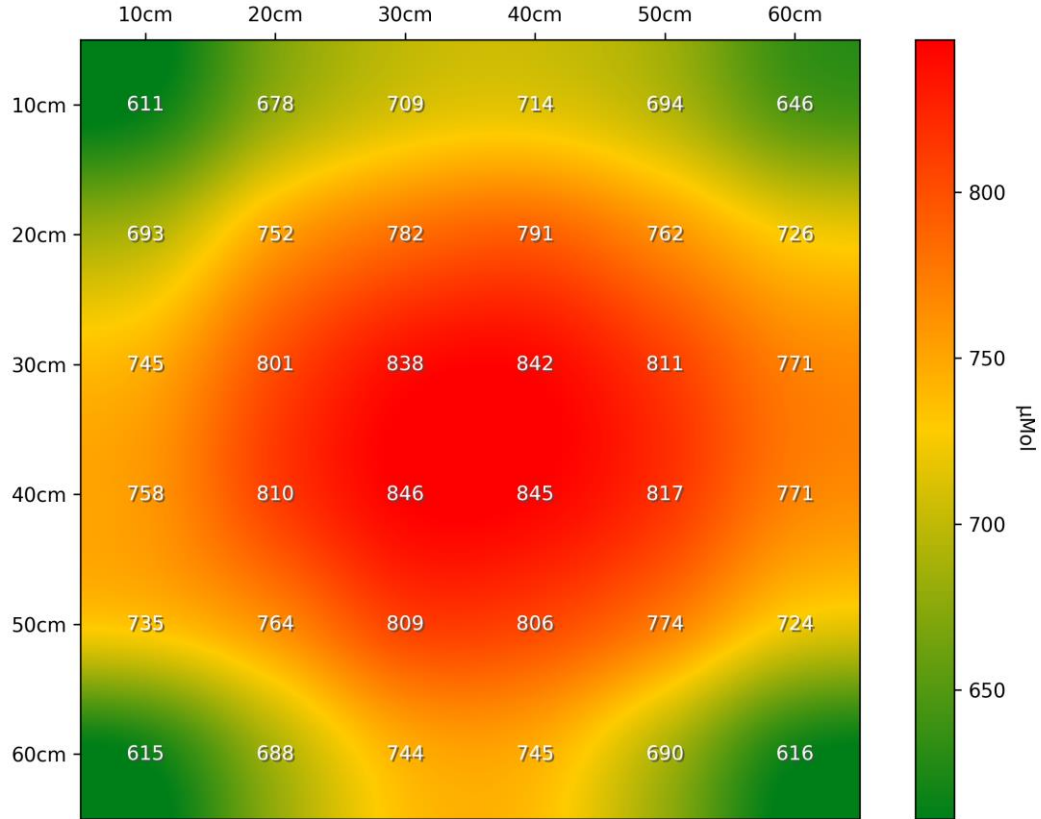

LED-TECH.DE

OPTOELECTRONICS

PPFD Heatmap LT-5632 - 3000K - Distance @ 300mm - power supply @ 3500mA

PPFD 3D Heatmap LT-5632 - 3000K - Distance @ 300mm - power supply @ 3500mA

LED-TECH.DE

OPTOELECTRONICS

PPFD Heatmap LT-5632 - 3000K - Distance @ 450mm - power supply @ 3500mA

PPFD 3D Heatmap LT-5632 - 3000K - Distance @ 450mm - power supply @ 3500mA

LED-TECH.DE

OPTOELECTRONICS

PPFD Heatmap LT-5632 - 3000K - Distance @ 600mm - power supply @ 3500mA

PPFD 3D Heatmap LT-5632 - 3000K - Distance @ 600mm - power supply @ 3500mA

PPFD Heatmap LT-5632 - 6500K - Distance @ 300mm - power supply @ 3500mA

PPFD 3D Heatmap LT-5632 - 3000K - Distance @ 300mm - power supply @ 3500mA

LED-TECH.DE

OPTOELECTRONICS

PPFD Heatmap LT-5632 - 6500K - Distance @ 450mm - power supply @ 3500mA

PPFD 3D Heatmap LT-5632 - 6500K - Distance @ 450mm - power supply @ 3500mA

LED-TECH.DE

OPTOELECTRONICS

PPFD Heatmap LT-5632 - 6500K - Distance @ 600mm - power supply @ 3500mA

PPFD 3D Heatmap LT-5632 - 6500K - Distance @ 600mm - power supply @ 3500mA