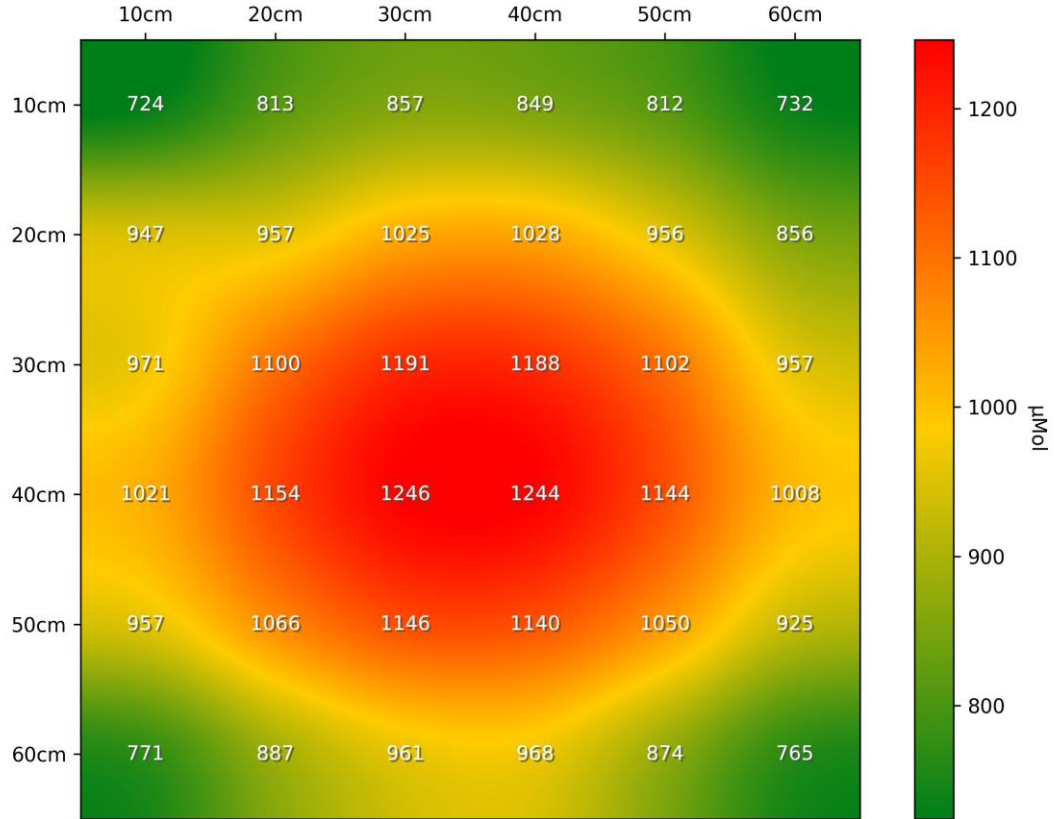

LED-TECH.DE

OPTOELECTRONICS

PPFD Heatmap LT-5632 - 3000K - Distance @ 300mm - power supply @ 3500mA

PPFD 3D Heatmap LT-5632 - 3000K - Distance @ 300mm - power supply @ 3500mA

LED-TECH.DE

OPTOELECTRONICS

PPFD Heatmap LT-5632 - 3000K - Distance @ 450mm - power supply @ 3500mA

PPFD 3D Heatmap LT-5632 - 3000K - Distance @ 450mm - power supply @ 3500mA

LED-TECH.DE

OPTOELECTRONICS

PPFD Heatmap LT-5632 - 3000K - Distance @ 600mm - power supply @ 3500mA

PPFD 3D Heatmap LT-5632 - 3000K - Distance @ 600mm - power supply @ 3500mA

PPFD Heatmap LT-5632 - 6500K - Distance @ 300mm - power supply @ 3500mA

PPFD 3D Heatmap LT-5632 - 3000K - Distance @ 300mm - power supply @ 3500mA

LED-TECH.DE

OPTOELECTRONICS

PPFD Heatmap LT-5632 - 6500K - Distance @ 450mm - power supply @ 3500mA

PPFD 3D Heatmap LT-5632 - 6500K - Distance @ 450mm - power supply @ 3500mA

LED-TECH.DE

OPTOELECTRONICS

PPFD Heatmap LT-5632 - 6500K - Distance @ 600mm - power supply @ 3500mA

PPFD 3D Heatmap LT-5632 - 6500K - Distance @ 600mm - power supply @ 3500mA